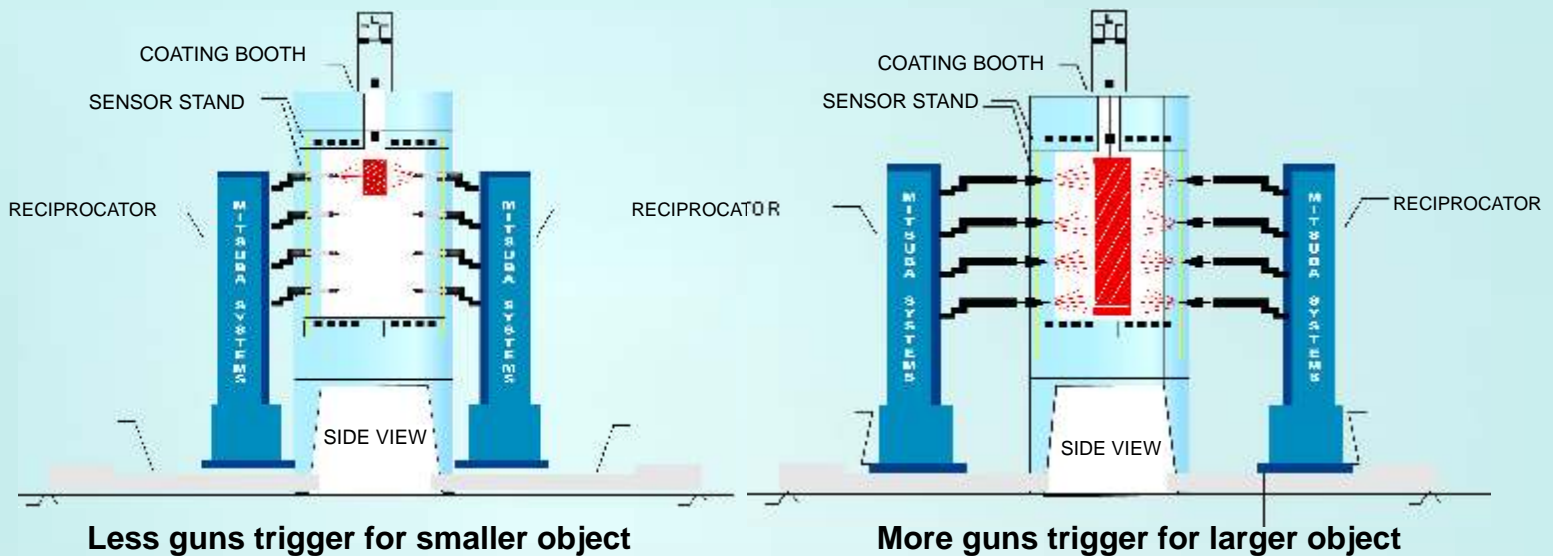

SPRAY POLICE

New Generation powder optimisation equipment

- Eliminate powder wastage and Increase profitability
- Automatically turns off extra spray guns depending upon product shape and size
- Automatically turns off all guns when no object is in front