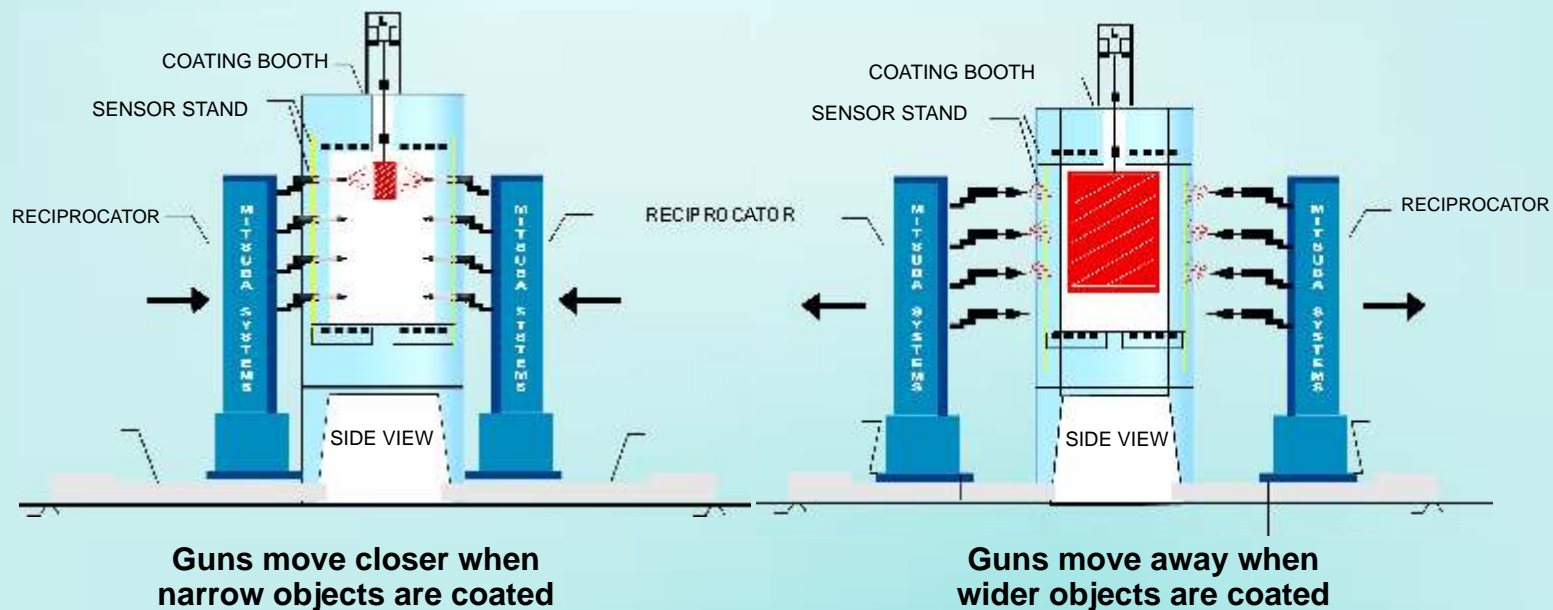

SPRAY POLICE

New Generation powder optimisation equipment

- Eliminate powder wastage and Increase profitability
- Automatically turns off extra spray guns depending upon product shape and size
- Automatically turns off all guns when no object is in front